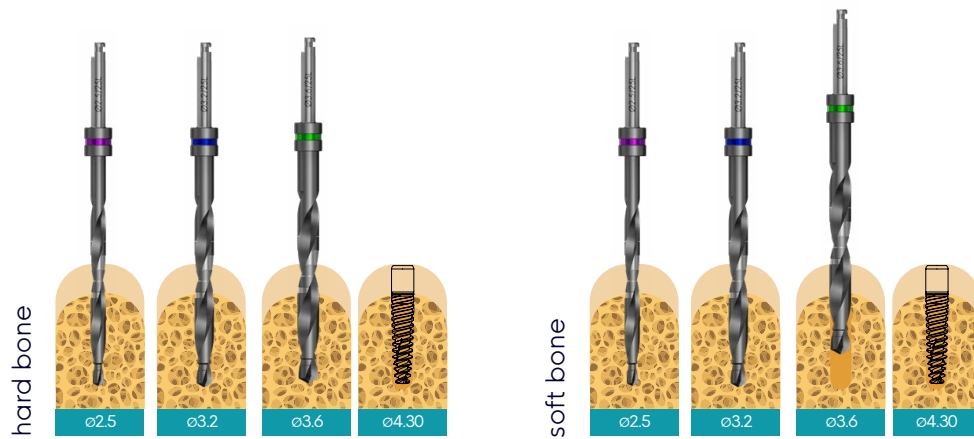

CloseFit™ WP