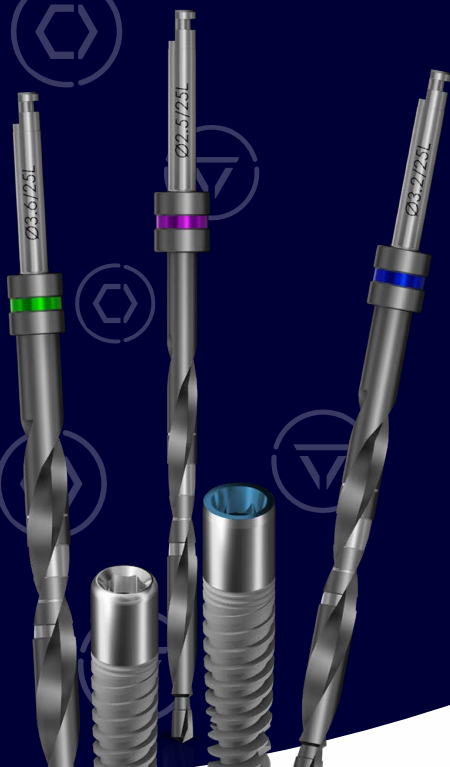

# Long Implants

Implant options up to 25mm in length

Adin's long implant range serves as an extension to the current Touareg™-OS and Touareg CloseFit™ WP platform implants, allowing implant placement options up to 25mm in length.

In cases where more bone-to-implant contact is required, Long implants may serve as a solution where the space allows for longer implants, alternatively, long implants can be used effectively as bi-cortical anchorage to compensate for lack of bone while still achieving implant stability in cases where implants of regular length might not.

Adin's long implant range carry specific features designed to enhance their performance such as narrow apex for limited spaces and a smooth neck to better suite gingival engagement.

Adin's unique and reliable Osseofix™ surface treatment is utilized for both current Touareg™-OS and CloseFit™ WP platform long implants Compatible drill set and depth probe have been designed to maximize ease of use and safety.

CloseFit™ WP  
Ø 4.30mmD

Touareg OS™  
Ø 4.25mmD

Smooth neck

5mm Cylinder  
straight neck

CloseFit™ WP  
platform

Internal Hex

Narrow Apex

**Touareg™-OS** Recommended insertion torque up to 50 Ncm