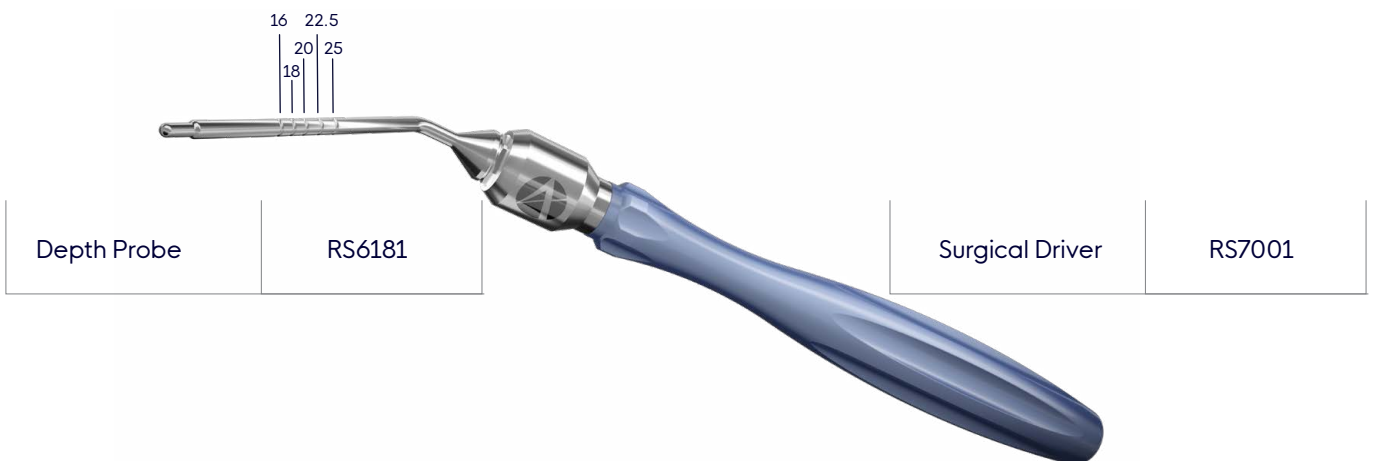

Extra-long Drills

L	∅		Description	Catalog No.
extra long 16-25mmL	1.8/2.5 mmD		Extra-long pilot Drill	DL2525
	2.5/3.2 mmD		Extra-long twist Step Drill	DL2532
	3.2/3.6 mmD		Extra-long twist Step Drill	DL2536

Tool