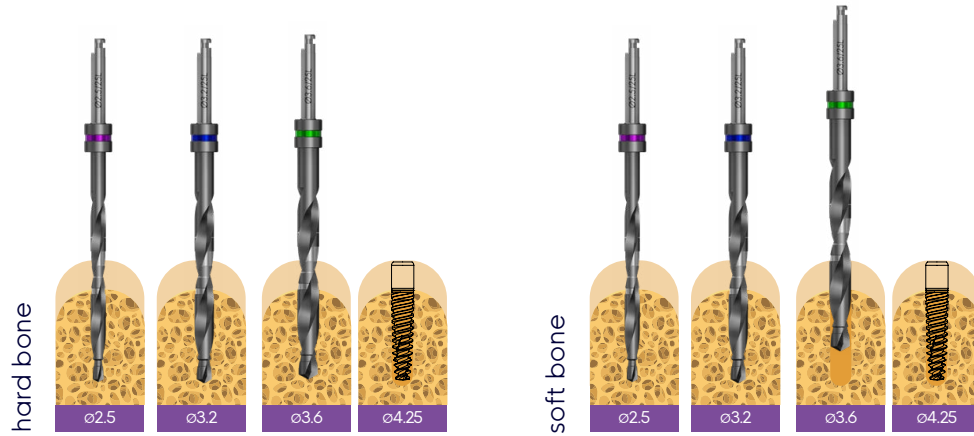

Drill Sequence

Recommended drilling speed up to 1200 rpm

Touareg™ -OS